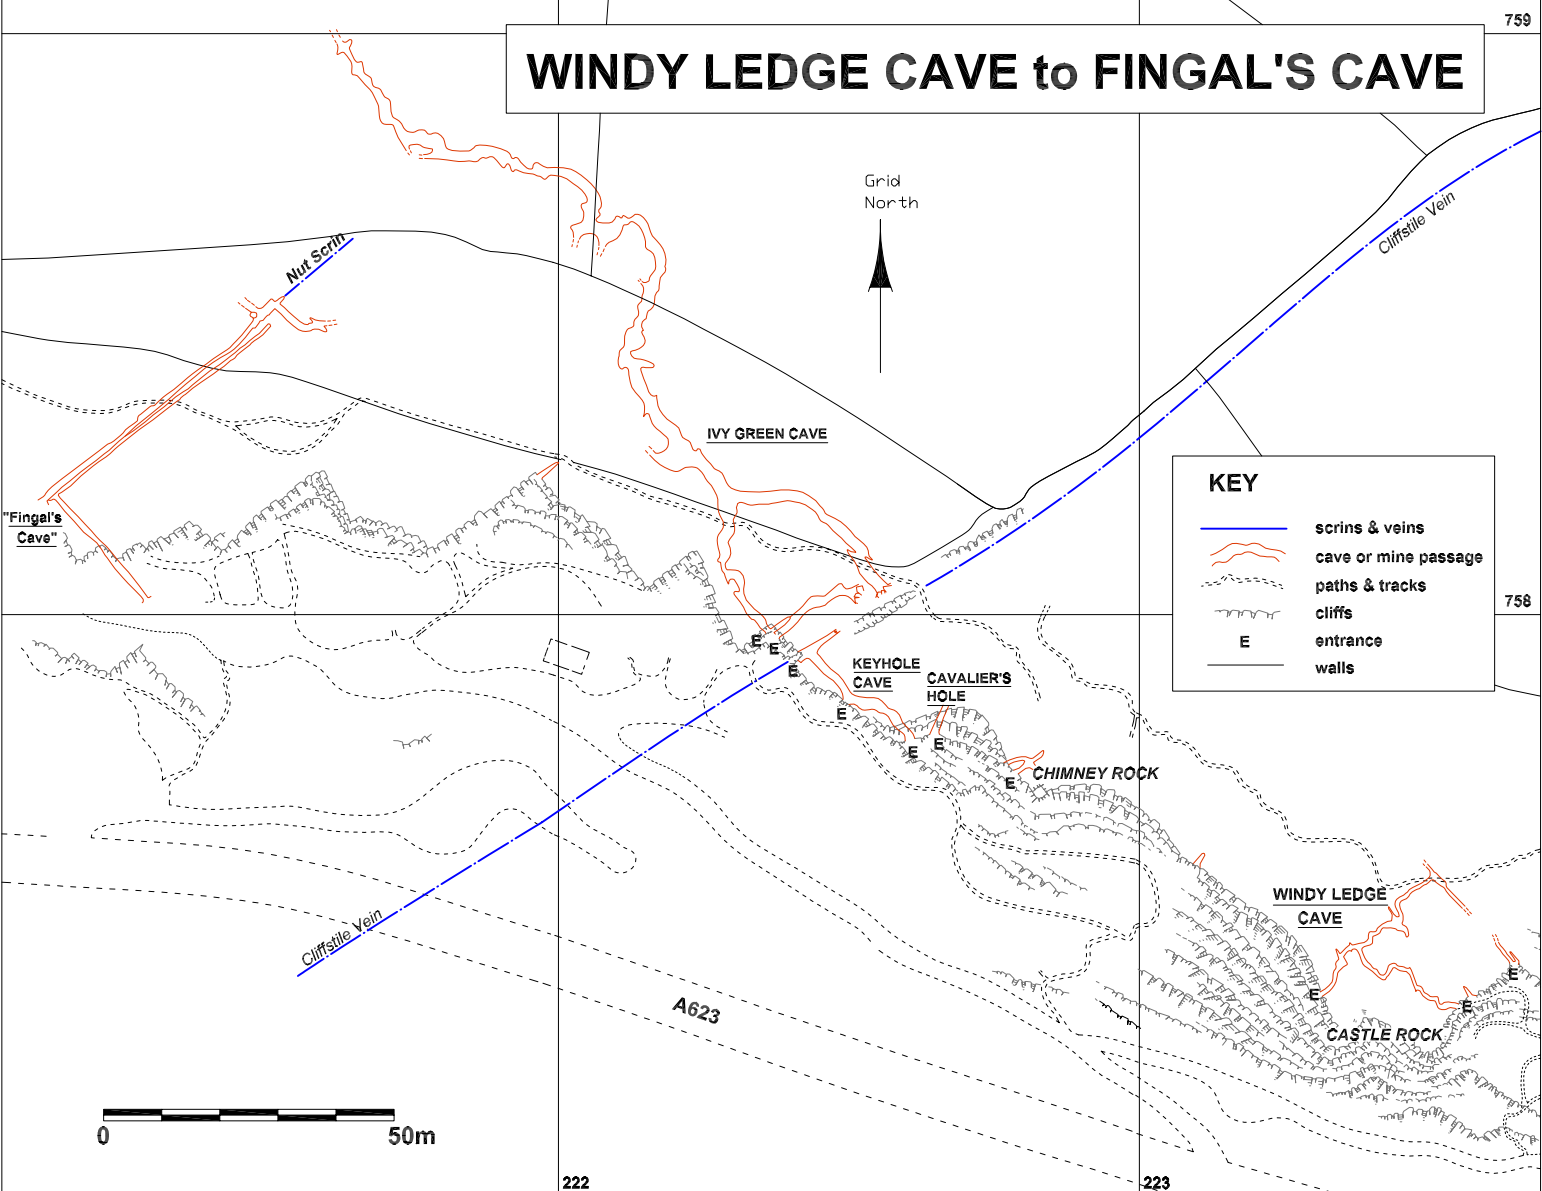

WINDY LEDGE CAVE to FINGAL'S CAVE

KEY	
	scrins & veins
	cave or mine passage
	paths & tracks
	cliffs
	entrance
	walls

0 50m

222

223

759

758